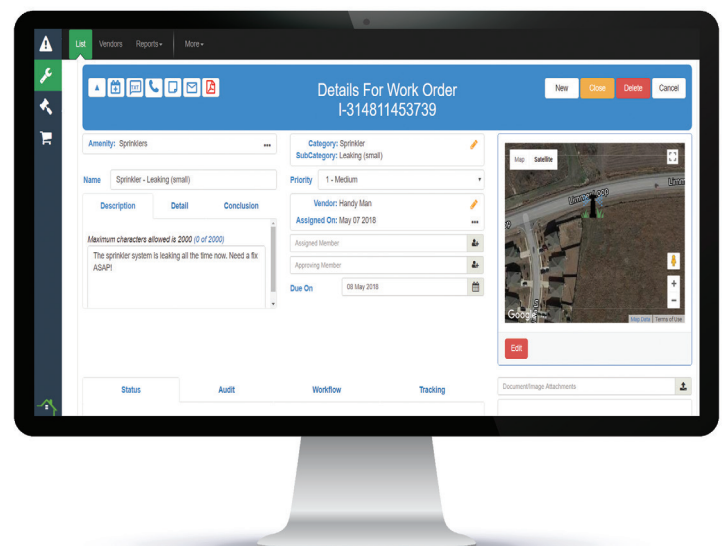

## Goodbye Carbon Forms, Hello Mobile!

### Mobile

- Community Maps
- GPS Tracking (for Vendors too!)
- Amenity Icons
- Assign Vendors
- Notify via Email, Text, VM
- Update in Real-time w/ Photos

### Office

- 24/7 Online Access
- Time-Based Workflow
- Upload Documents & Receipts
- Reports - Graphic/Picture/Line
- Cloud Storage
- Real-time Data

Faster Completions Start Now! Demo Today @ Smartwebs.net