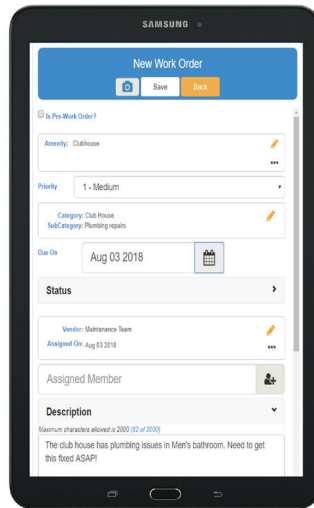

# SmartWorkOrders

## Goodbye Carbon Forms, Hello Mobile!

### Mobile

- Community Maps
- GPS Tracking (for Vendors too!)
- Amenity Icons
- Assign Vendors
- Notify via Email, Text, VM
- Update in Real-time w/ Photos

### Office

- 24/7 Online Access
- Time-Based Workflow
- Upload Documents & Receipts
- Reports - Graphic/Picture/Line
- Cloud Storage
- Real-time Data

Faster Completions Start Now! Demo Today @ Smartwebs.net