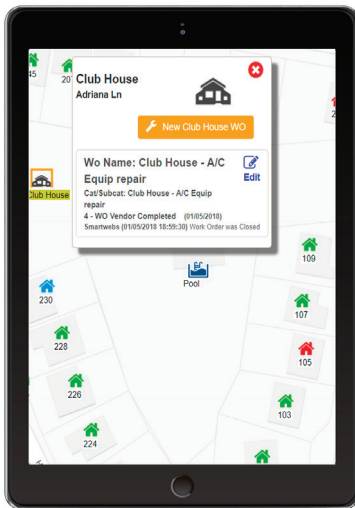

### Mobile

- Community Maps
- GPS Tracking (for Vendors too!)
- Amenity Icons
- Assign Vendors
- Notify via Email, Text, VM
- Update in Real-time w/ Photos