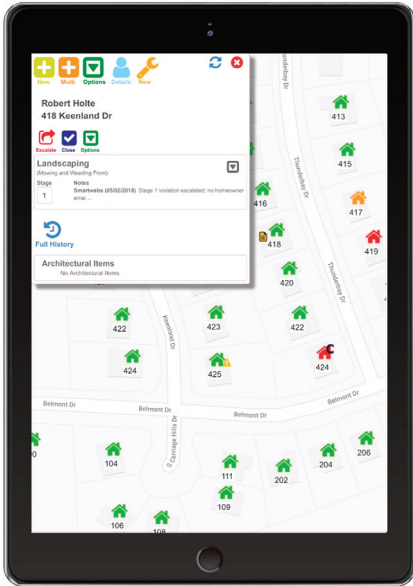

SmartViolations

Goodbye Pen & Paper, Hello Mobile!

online & offline

Mobile

-  Community Maps
-  GPS Tracking
-  Color-Coded Houses
-  Status Indicators
-  One-Click Escalation
-  Photos - Date/Time
-  Automated Letters

Office

-  24/7 Online Access
-  Review & Edit Letters
-  Print & Process Letters
-  Reports - Graph/Picture/Line
-  Board Access & Dashboard
-  Cloud Storage
-  Real-time Data

Time Saving Starts Now! Demo Today @ Smartwebs.net