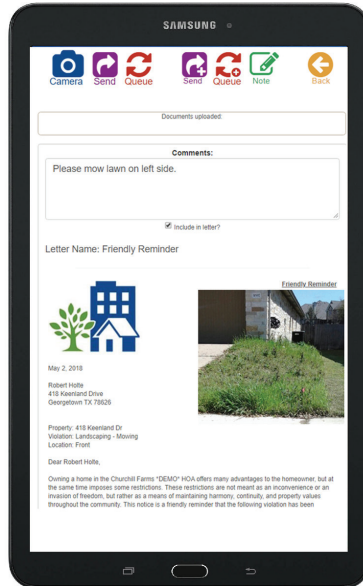

SmartViolations

Goodbye Pen & Paper, Hello Mobile!

online & offline

Mobile

-  Community Maps
-  GPS Tracking
-  Color-Coded Houses
-  Status Indicators
-  One-Click Escalation
-  Photos - Date/Time
-  Automated Letters

Office

-  24/7 Online Access
-  Review & Edit Letters
-  Print & Process Letters
-  Reports - Graph/Picture/Line
-  Board Access & Dashboard
-  Cloud Storage
-  Real-time Data

Time Saving Starts Now! Demo Today @ Smartwebs.net