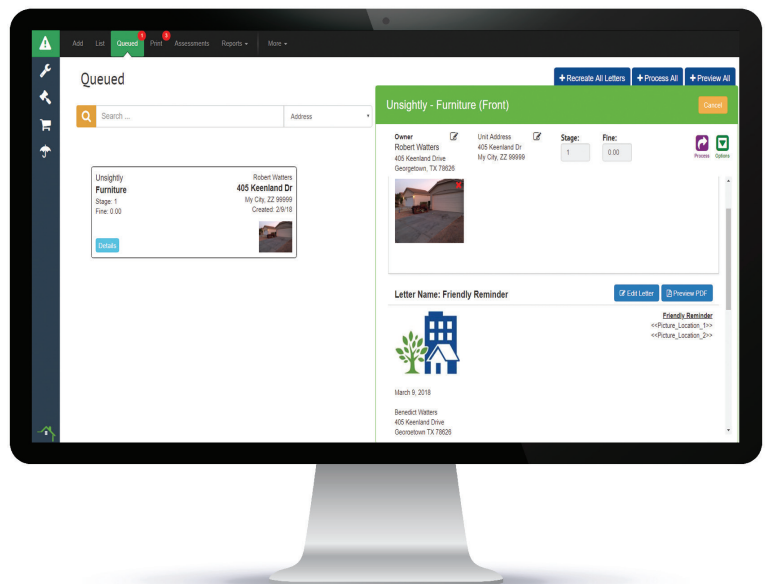

SmartViolations

Goodbye Pen & Paper, Hello Mobile!

online & offline

Mobile

-  Community Maps
-  GPS Tracking
-  Color-Coded Houses
-  Status Indicators
-  One-Click Escalation
-  Photos - Date/Time
-  Automated Letters

Office

-  24/7 Online Access
-  Review & Edit Letters
-  Print & Process Letters
-  Reports - Graph/Picture/Line
-  Board Access & Dashboard
-  Cloud Storage
-  Real-time Data

Time Saving Starts Now! Demo Today @ Smartwebs.net