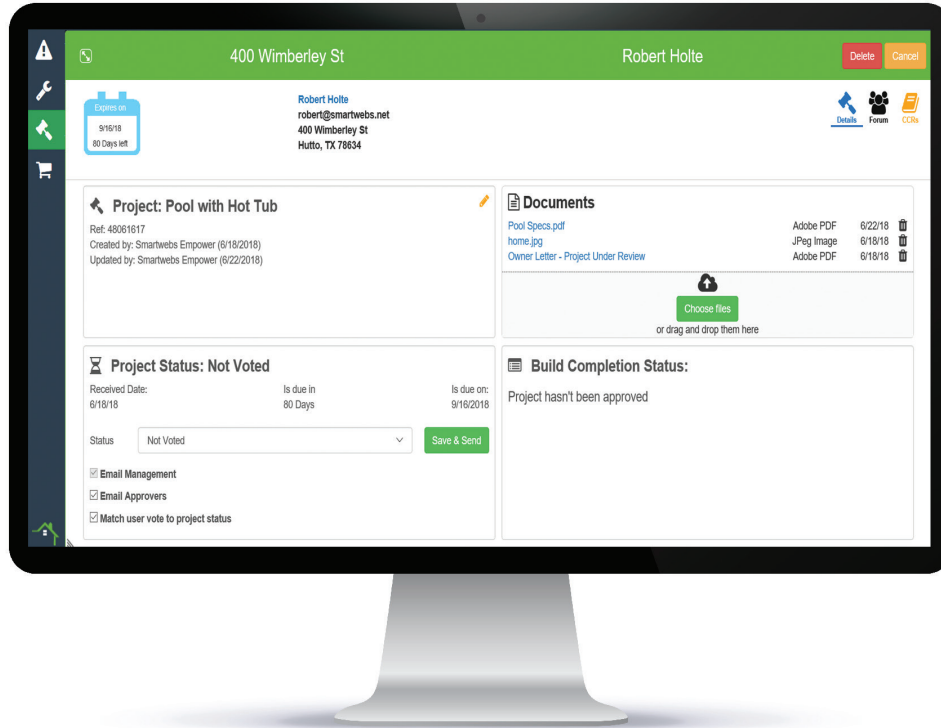

SmartArchitecturals

Goodbye Manual Meetings, Hello Online Approvals!

Collaborate

Approve

-  Online Application Submittal
-  Review & Vote from Anywhere
-  Status Update Emails
-  Expiration Alerts
-  Automated Letters